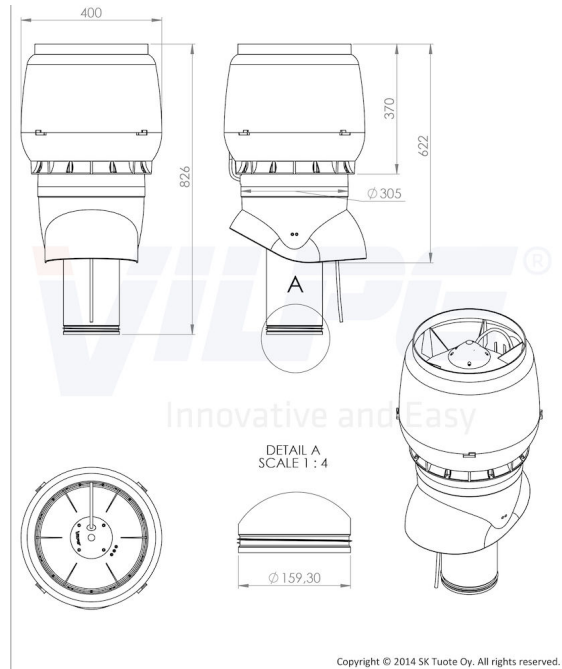

E220P/160/IS/500 XL Roof fan

VILPE.COM

SK Tuote Oy
Kauppatie 9, FI-65610 Mustasaari
Telephone +358 20 123 3200

Sales & Technical Support | FI +358 20 123 3233 | EN +358 20 123 3222 | RU +358 20 123 3290 | SE +46 70 511 2020 | PL +48 71 740 2623
myynti@sktuote.fi | sales@sktuote.fi

Page: 2
08.06.2017